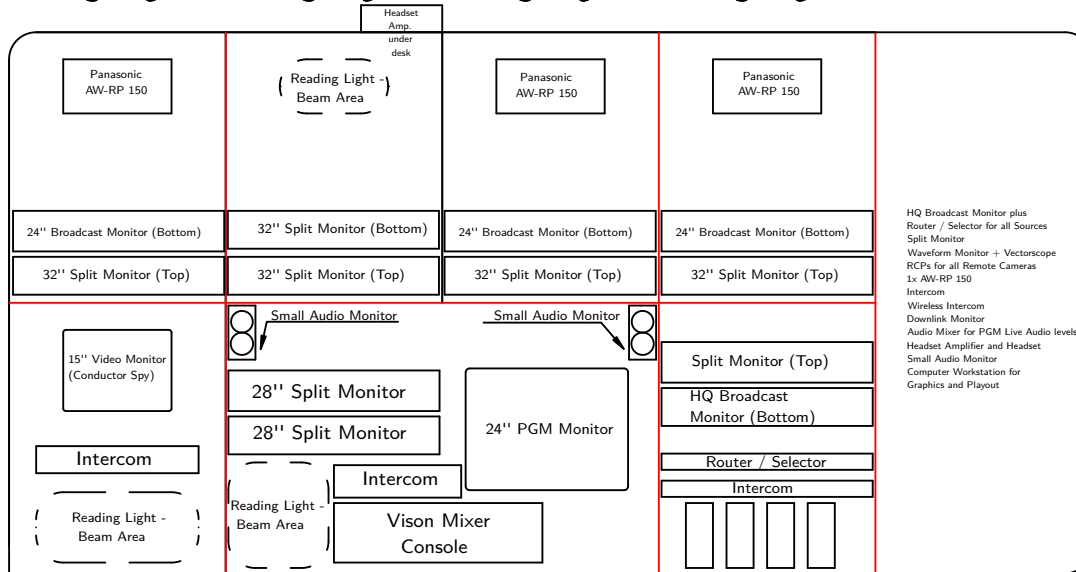

1. Camera Operator

Assistant Director

2. Camera Operator

3. Camera Operator

Production Engineer

Score Assistant

Headset Amp. under desk

Director

2nd Vision Engineer

800

Workspace Distribution in the Studio Control Room for the Live-Streaming Initiative of the Teatro alla Scala, Milano	 Gummlich & Törzs GbR Broadcast Media Consultants
12th March 2021 Alexander Törzs	
Gummlich & Törzs GbR, Strausberger Straße 37, 10243 Berlin, Germany	
2021_scala_workplaces_dist_gtconsultants.dwg	2021_scala_workplaces_dist_gtconsultants.pdf
not proportional - no scale - draught idea only	